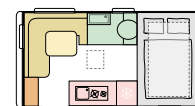

391 PD ☾
 L 4460 (mm) | 2
 W 2196 (mm)

391 PH ☾
 L 4310 (mm) | 4
 W 2196 (mm)

KEY features

- Iconic exterior shape and graphics.
- GFK polyester body with a choice of colour body mouldings.
- Externally accessible garage storage
- Panoramic window on all layouts.
- AL-KO chassis and AKS stabiliser coupling.
- Flexible living spaces with elegant interiors.
- Comfortable sleeping in a choice of bed formats.
- Truma heating with optional electrical floor heating.
- Smart kitchen with 3 burners and best appliances.
- Ergo bathroom with toilet, shower and foldaway sink.
- Controllable lighting for different ambiance.
- Loudspeakers, Bluetooth® amplifier, USB ports.
- Integrated external storage solution.