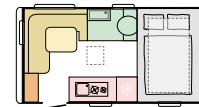

391 LH ☽
 L 4310 (mm) | 3
 W 2196 (mm) | 3

391 PD ☽
 L 4460 (mm) | 2
 W 2196 (mm) | 2

391 PH ☽
 L 4310 (mm) | 4
 W 2196 (mm) | 4

KEY features

- Iconic exterior shape and graphics.
- GFK polyester body with a choice of colour body mouldings.
- Externally accessible garage storage
- Panoramic window on all layouts.
- AL-KO chassis and AKS stabiliser coupling.
- Flexible living spaces with elegant interiors.
- Comfortable sleeping in a choice of bed formats.
- Truma heating with optional electrical floor heating.
- Smart kitchen with 3 burners and best appliances.
- Ergo bathroom with toilet, shower and foldaway sink.
- Controllable lighting for different ambiance.
- Loudspeakers, Bluetooth® amplifier, USB ports.
- Integrated external storage solution.