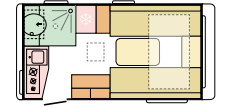

391 LH ☽
 L 4310 (mm) | 3
 W 2196 (mm) | 3

391 PD ☽
 L 4460 (mm) | 2
 W 2196 (mm) | 2

391 PH ☽
 L 4310 (mm) | 4
 W 2196 (mm) | 4

KEY features

- Iconic exterior shape and graphics.
- GFK polyester body with a choice of colour body mouldings.
- Externally accessible garage storage
- Panoramic window on all layouts.
- AL-KO chassis and AKS stabiliser coupling.
- Flexible living spaces with elegant interiors.
- Comfortable sleeping in a choice of bed formats.
- Truma heating with optional electrical floor heating.
- Smart kitchen with 3 burners and best appliances.
- Ergo bathroom with toilet, shower and foldaway sink.
- Controllable lighting for different ambiance.
- Loudspeakers, Bluetooth® amplifier, USB ports.
- Integrated external storage solution.