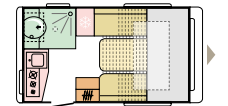

391 LH ☽
 L 4310 (mm) | 3
 W 2196 (mm) | 3

391 PD ☽
 L 4460 (mm) | 2
 W 2196 (mm) | 2

391 PH ☽
 L 4310 (mm) | 4
 W 2196 (mm) | 4

KEY features

- Iconic exterior shape and graphics.
- GFK polyester body with a choice of colour body mouldings.
- Externally accessible garage storage
- Panoramic window on all layouts.
- AL-KO chassis and AKS stabiliser coupling.
- Flexible living spaces with elegant interiors.
- Comfortable sleeping in a choice of bed formats.
- Truma heating with optional electrical floor heating.
- Smart kitchen with 3 burners and best appliances.
- Ergo bathroom with toilet, shower and foldaway sink.
- Controllable lighting for different ambiance.
- Loudspeakers, Bluetooth® amplifier, USB ports.
- Integrated external storage solution.