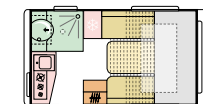

391 LH ☾
 L 4310 (mm) |
 W 2196 (mm) | **3**

391 PD ☾
 L 4460 (mm) |
 W 2196 (mm) | **2**

391 PH ☾
 L 4310 (mm) |
 W 2196 (mm) | **4**

KEY features

- Iconic exterior shape with sporty graphics.
- GFK polyester body with a choice of colour body mouldings.
- Externally accessible garage storage.
- Panoramic window on all layouts.
- AL-KO chassis and AKS stabiliser coupling.
- Flexible living spaces with elegant interiors.
- Comfortable sleeping accommodation.
- Truma heating with optional electrical floor heating.
- Adria Smart kitchen with 3 burners and best appliances.
- Adria Ergo bathroom with toilet, shower and foldaway sink.
- Controllable lighting for different ambiance.
- Multiple USB ports.
- Loudspeakers with Bluetooth® amplifier.
- Integrated garage solution.