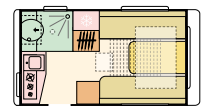

391 LH ☾
 L 4310 (mm) |
 W 2196 (mm) | **3**

391 PD ☾
 L 4460 (mm) |
 W 2196 (mm) | **2**

391 PH ☾
 L 4310 (mm) |
 W 2196 (mm) | **4**

KEY features

- Iconic exterior shape with sporty graphics.
- GFK polyester body with a choice of colour body mouldings.
- Externally accessible garage storage.
- Panoramic window on all layouts.
- AL-KO chassis and AKS stabiliser coupling.
- Flexible living spaces with elegant interiors.
- Comfortable sleeping accommodation.
- Truma heating with optional electrical floor heating.
- Adria Smart kitchen with 3 burners and best appliances.
- Adria Ergo bathroom with toilet, shower and foldaway sink.
- Controllable lighting for different ambiance.
- Multiple USB ports.
- Loudspeakers with Bluetooth® amplifier.
- Integrated garage solution.