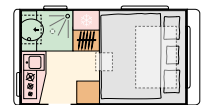

391 LH ☾
 L 4310 (mm) |
 W 2196 (mm) | **3**

391 PD ☾
 L 4460 (mm) |
 W 2196 (mm) | **2**

391 PH ☾
 L 4310 (mm) |
 W 2196 (mm) | **4**

KEY features

- Iconic exterior shape with sporty graphics.
- GFK polyester body with a choice of colour body mouldings.
- Externally accessible garage storage.
- Panoramic window on all layouts.
- AL-KO chassis and AKS stabiliser coupling.
- Flexible living spaces with elegant interiors.
- Comfortable sleeping accommodation.
- Truma heating with optional electrical floor heating.
- Adria Smart kitchen with 3 burners and best appliances.
- Adria Ergo bathroom with toilet, shower and foldaway sink.
- Controllable lighting for different ambiance.
- Multiple USB ports.
- Loudspeakers with Bluetooth® amplifier.
- Integrated garage solution.